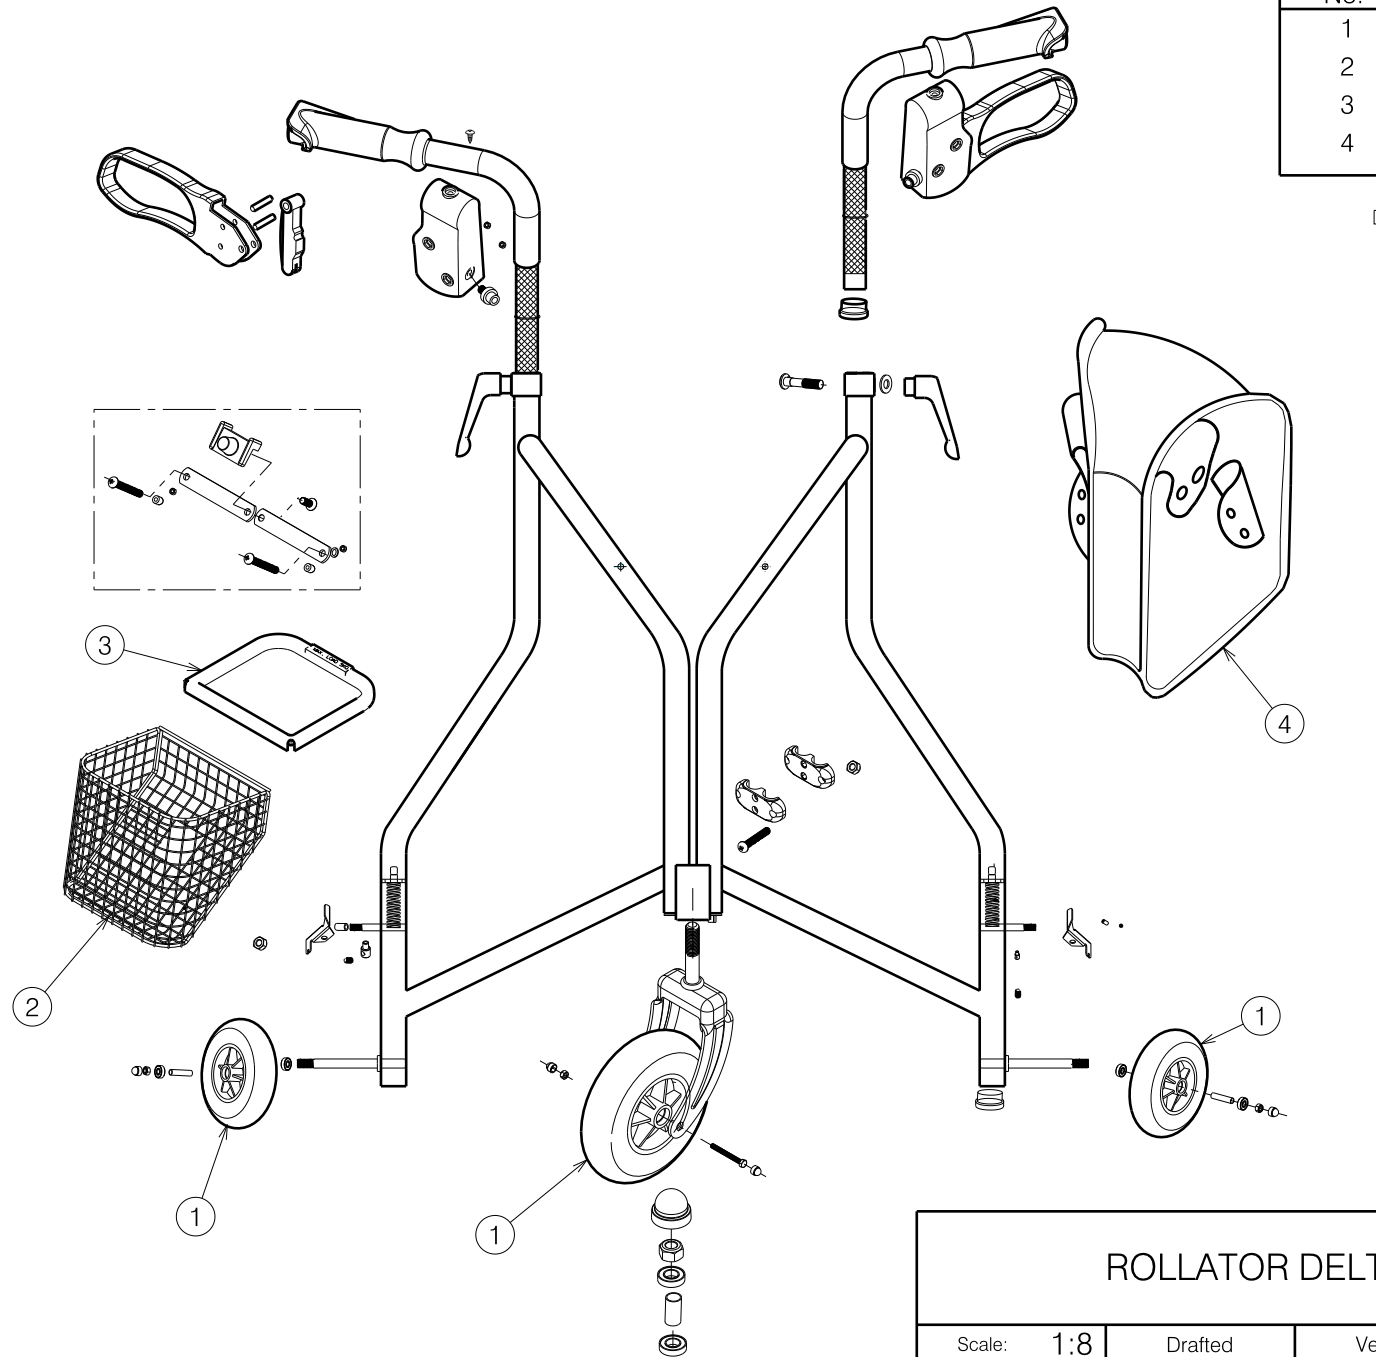

Material		
No.	Article	Quantity
1	1916897	3
2	1916894	1
3	1916895	1
4	1916896	1

8002919

ROLLATOR DELTA (201)			
Scale: 1:8	Drafted	Verified	Confirmed
Date	17/12/2020	17/12/2020	17/12/2020
Initials	SD	KE	PJ