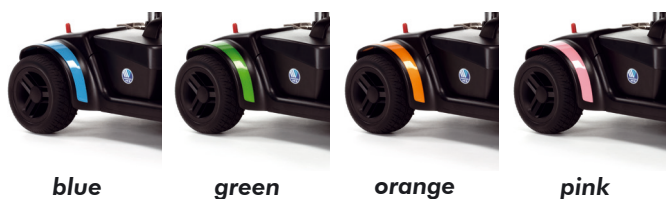

o n e

Compact indoor scooter
Perfect for daily trips
Adapted to your style

o n e = 4

4 different colours included. Change your scooter's style whenever you want. No tool needed.

VERMEIREN
we care for you

Compact and stylish

One is a perfect compact and stylish scooter for in- and outdoor use. Adapted to your style and your lifestyle! Lightweight and compact in its form, **One** can be used for short daily trips to restaurants, stores or in small spaces. The scooter fully disassembles for compact travelling or storage. 4 unique colours can be interchanged easily for a matching scooter to your style, at any time.

Colours

Your **One** scooter comes with 4 interchangeable colours included. Easy to change and adjustable to style. **One** = 4

Products designed to suit you

VERMEIREN always strives to come up with the best solution available to encompass your personal needs. As technology advances, so do we and as such we can offer you the most up to date products. This is the result of our continuous research and experience since 1957.

Adjustable steering column

Fits in a small car

Technical data

Total width	490 mm
Total height	880 mm
Total length	1030 mm
Seat height	525-570 mm
Turning radius	1150 mm
Battery	24V - 15 Ah

Driving range	16 km*
Motors	270 W
Speed	8 km/h*
Weight	44,9 kg
Maximum user weight	136 kg
Additional info	CE