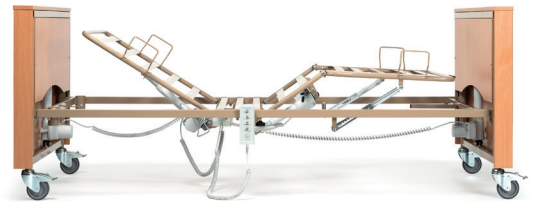

With the rastomat