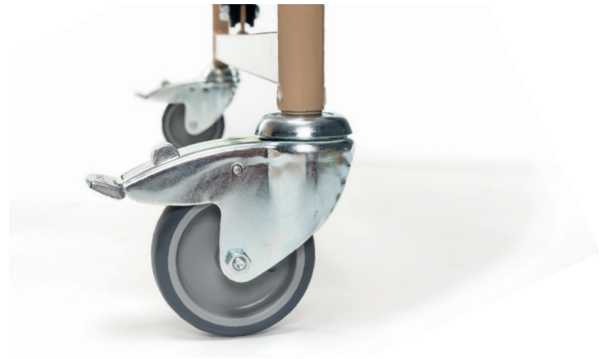

All 4 wheels can be locked for safety and security and allow for easy maneuvering.

Club VARIO

Club Vario is the height adjustable version of the Club bed. On top of all the Club benefits, the base height can be set up in two different positions. Choose

the height that suits your situation or needs best, adjust electrically later to suit different needs throughout the day.