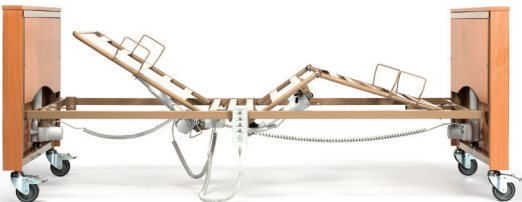

Optional rastomat

Without the rastomat